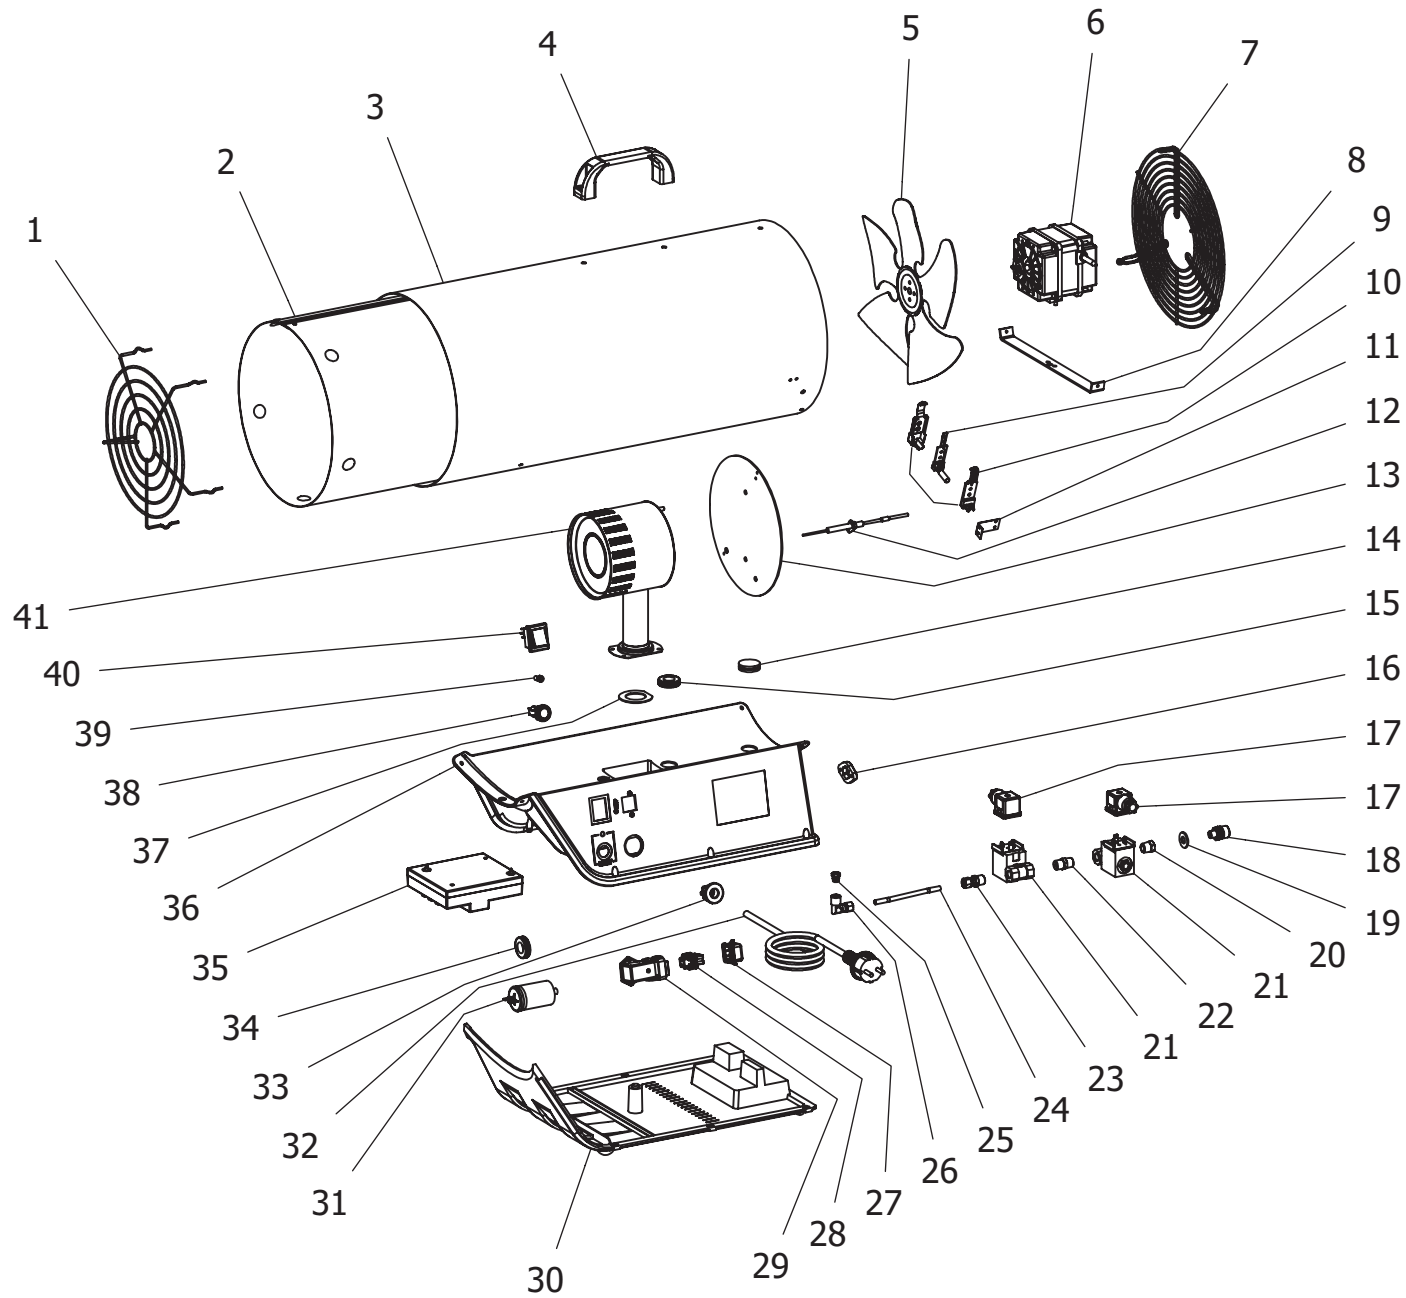

Spareparts 53 kW E MASTER

ILLUSTRATED PARTS BREAKDOWN

Edizione 2009
Rev. 0

53E MASTER

Pos.	Code NR	Description
1	4160.740	OUTLET GRID
2	4162.731	COMBUSTION CHAMBER
3	S/R	COVER
4	4160.715	PLASTIC HANDLE
5	4160.691	FAN
6	4160.046	ELECTRIC MOTOR
7	4160.739	INLET GRID
8	4162.733	SUPPORT ELECTRIC MOTOR
9	4160.080	AIR PROBE
10	4160.281	COVER AIR PROBE
11	4162.857	SUPPORT FOR AIR PROBE
12	4160.237	IGNITION ELECTRICAL FOLDER
13	4160.744	PLATE BURNER
14	4162.500	GROMMET
15	4160.646	GROMMET
16	4161.854	BLOCK FOR NOZZLE
17	4160.020	ELECTROVALVE CABLE
18	4160.048	GAS INLET NOZZLE
19	4160.283	WASHER
20	4160.964	NIPPLES REDUCER
21	4160.963	ELECTROVALVE
22	4161.095	NOZZLE
23	4160.962	NIPPLES REDUCER
24	4162.724	COPPER TUBE
25	4160.766	GAS NOZZLE
26	4160.967	ELBOW
27	4162.467	COMPLETE PLUG-IN
28	4161.400	CONNEXION SOCKET
29	4160.647	ANGULAR FIX CASE
30	4162.853	LOWER PLASTIC BASE
31	4161.830	CONDENSATOR
32	4160.631	ELECTRIC CABLE
33	4160.635	KEEPER WIRE
34	4160.646	GROMMET
35	4162.718	ELECTRONIC PC BOARD
36	4162.854	HIGHTER PLASTIC BASE
37	4160.769	NECK PLATE
38	4161.058	LIGHT SWITCH
39	4162.790	LED
40	4160.637	SWITCH
41	4160.467	GAS BURNER

S/R - Parts available by special request only