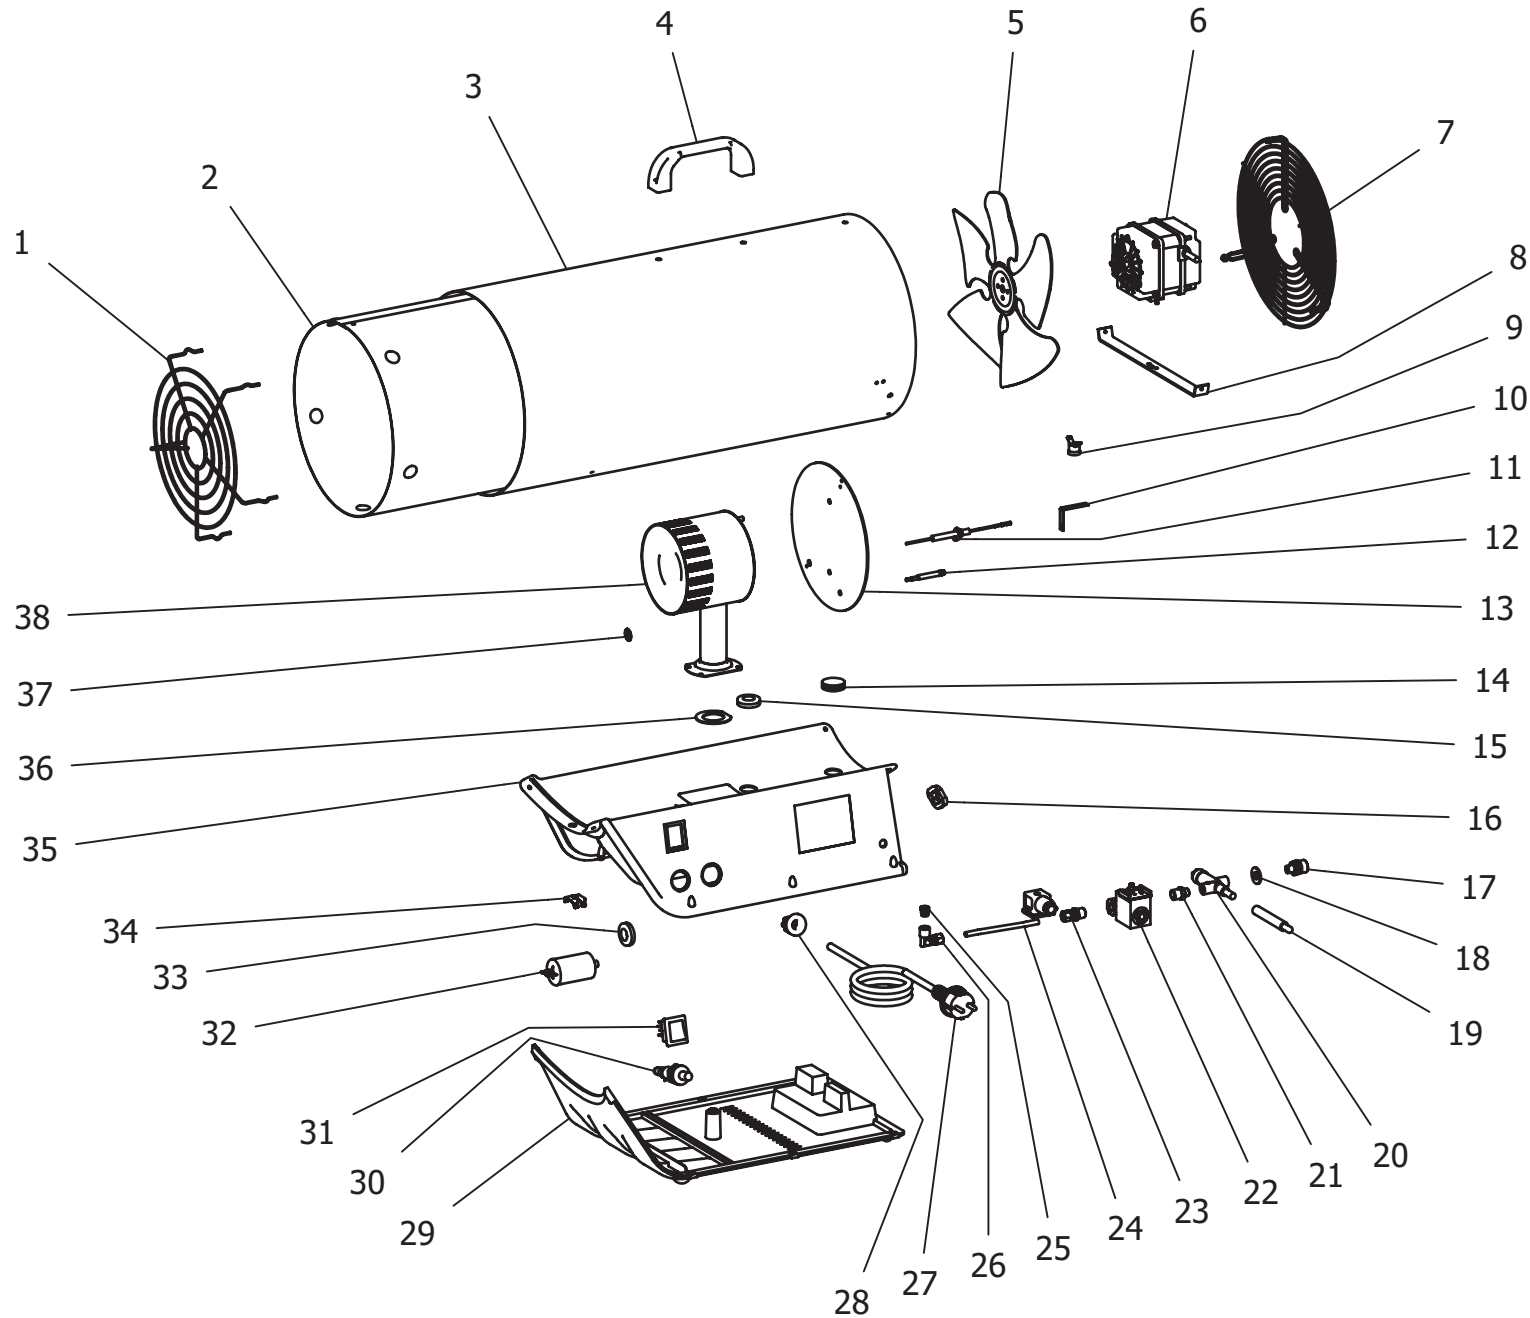

Spareparts 53 kW M MASTER

ILLUSTRATED PARTS BREAKDOWN

Edizione 2009
Rev. 0

53M MASTER

Pos.	Code NR	Description
1	4160.740	OUTLET GRID
2	4162.732	COMBUSTION CHAMBER
3	S/R	COVER
4	4160.715	PLASTIC HANDLE
5	4160.691	FAN
6	4160.046	ELECTRIC MOTOR
7	4160.739	PLASTIC INLET GRID
8	4162.733	SUPPORT ELECTRIC MOTOR
9	4160.636	SAFETY THERMOSTAT
10	4160.708	SUPPORT FOR THERMOSTAT
11	4160.731	IGNITION ELECTRICAL FOLDER
12	4162.653	INTERRUPTED THERMOCOUPLE
13	4160.744	PLATE BURNER
14	4162.500	GROMMET
15	4160.646	GROMMET
16	4161.854	BLOCK FOR NOZZLE
17	4160.048	GAS INLET NOZZLE
18	4160.283	WASHER
19	4162.479	VALVE ROD
20	4160.688	SAFETY VALVE
21	4160.299	NOZZLE
22	4160.963	ELECTROVALVE
23	4160.962	NIPPLES REDUCER
24	4162.724	COPPER TUBE
25	4160.766	GAS NOZZLE
26	4160.967	ELBOW
27	4160.631	ELECTRIC CABLE
28	4160.635	KEEPER WIRE
29	4162.853	LOWER PLASTIC BASE
30	4162.655	PIEZO IGNITOR
31	4160.637	SWITCH
32	4031.627	CONDENSATOR
33	4160.646	GROMMET
34	4160.639	RIVET POP
35	4162.719	HIGHTER PLASTIC BASE
36	4160.769	NECK PLATE
37	4160.627	ELASTIC WASHER
38	4160.467	GAS BURNER

S/R - Parts available by special request only