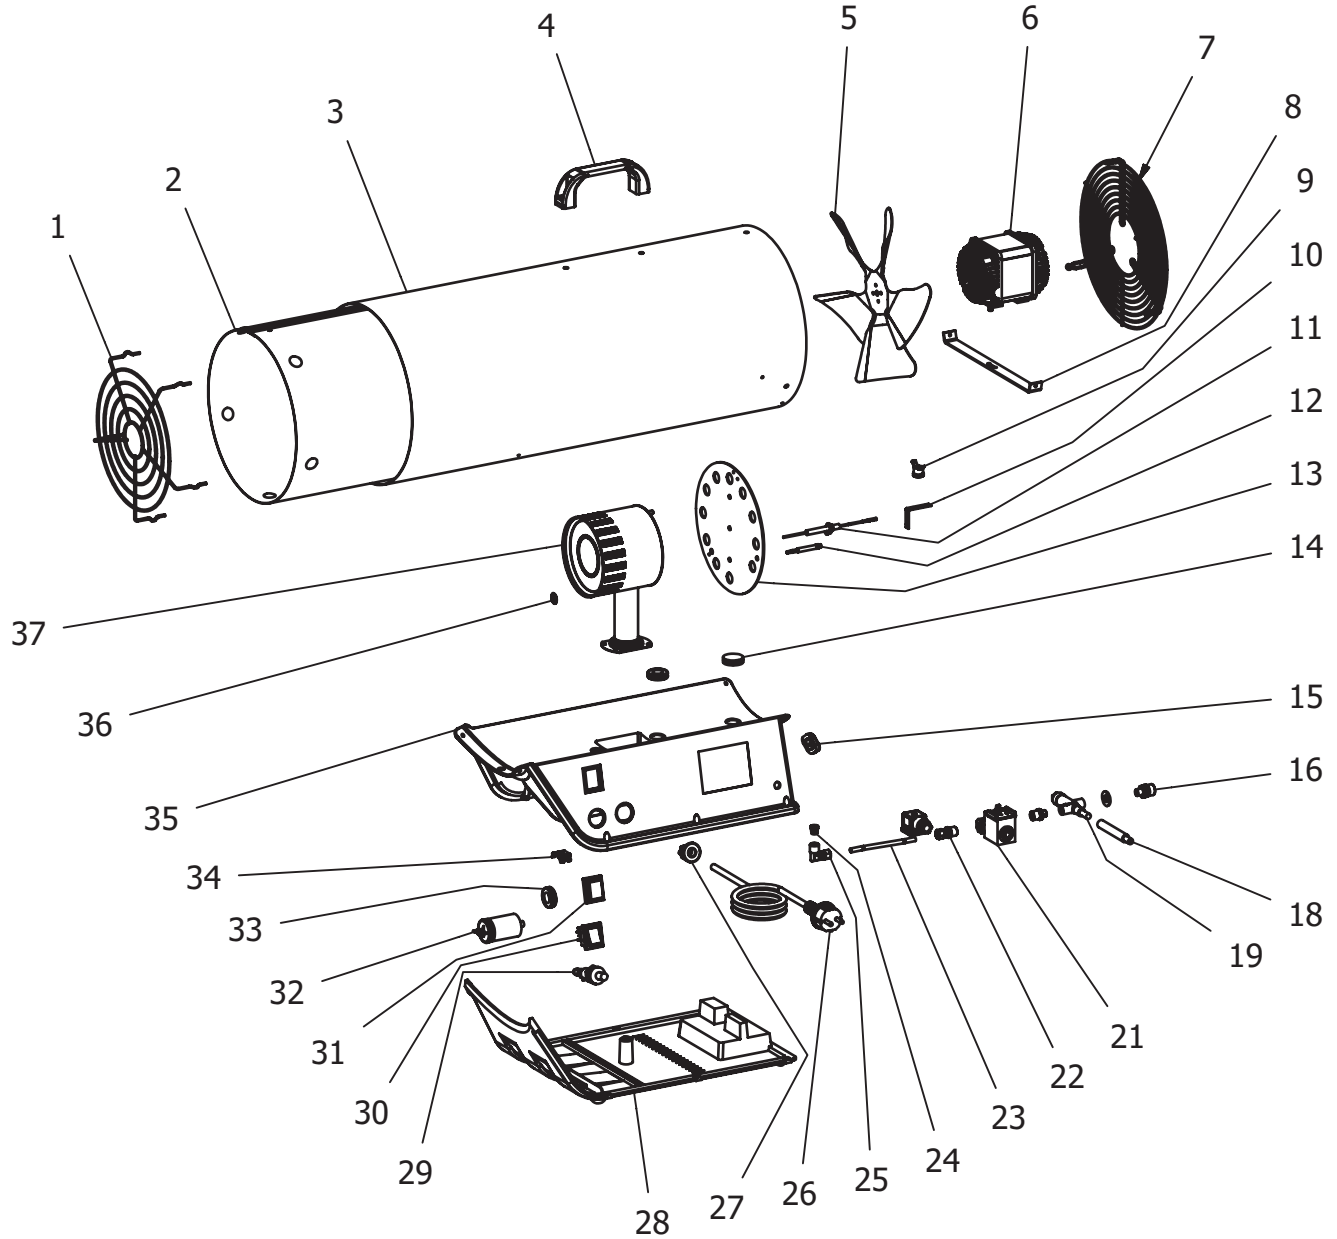

Spareparts 73 M MASTER

ILLUSTRATED PARTS BREAKDOWN

Edizione 2009
Rev. 0

73M MASTER

Pos.	Code NR	Description
1	4160.740	OUTLET GRID
2	4162.749	COMBUSTION CHAMBER
3	S/R	COVER
4	4160.715	PLASTIC HANDLE
5	4162.745	FAN
6	4160.047	ELECTRIC MOTOR
7	4160.739	INLET GRID
8	4162.733	SUPPORT ELECTRIC MOTOR
9	4160.636	SAFETY THERMOSTAT
10	4160.708	SUPPORT FOR THERMOSTAT
11	4160.731	IGNITION ELECTRICAL FOLDER
12	4162.653	INTERRUPTED THERMOCOUPLE
13	4162.849	PLATE BURNER
14	4162.500	GROMMET
15	4160.646	GROMMET
16	4161.854	BLOCK FOR NOZZLE
17	4160.048	GAS INLET NOZZLE
18	4160.283	WASHER
19	4162.479	VALVE ROD
20	4160.688	SAFETY VALVE
21	4160.299	NOZZLE
22	4160.963	ELECTROVALVE
23	4160.962	NIPPLES REDUCER
24	4162.724	COPPER TUBE
25	4160.770	GAS NOZZLE
26	4160.967	ELBOW
27	4160.631	ELECTRIC CABLE
28	4160.635	KEEPER WIRE
29	4162.853	LOWER PLASTIC BASE
30	4162.655	PIEZO IGNITOR
31	4160.637	SWITCH
32	4110.293	CONDENSATOR
33	4160.646	GROMMET
34	4160.639	RIVET POP
35	4162.719	HIGHTER PLASTIC BASE
36	4160.627	ELASTIC WASHER
37	4160.467	GAS BURNER