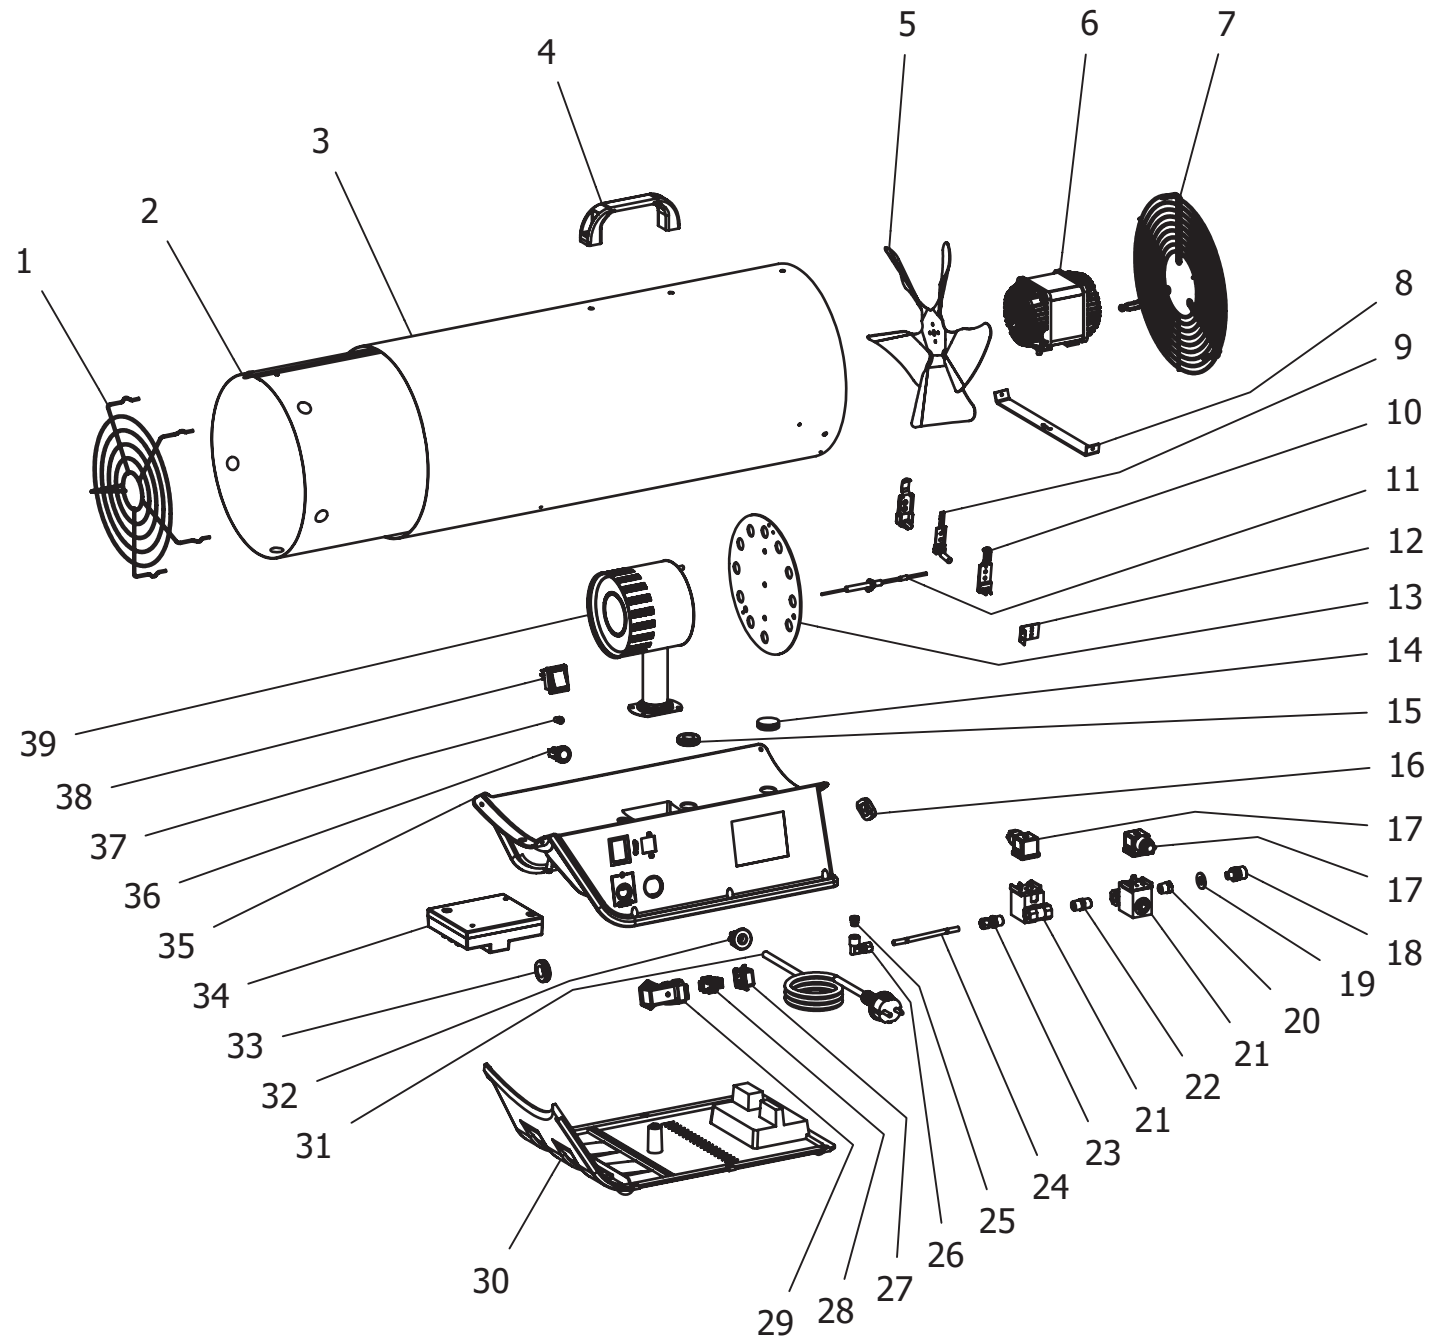

# Spareparts 73 E MASTER

## ILLUSTRATED PARTS BREAKDOWN

Edizione 2009  
Rev. 0

73E MASTER

Pos.	Code NR	Description
1	4160.740	OUTLET GRID
2	4162.749	COMBUSTION CHAMBER
3	S/R	COVER
4	4160.715	PLASTIC HANDLE
5	4162.745	FAN
6	4160.958	ELECTRIC MOTOR
7	4160.739	INLET GRID
8	4162.733	SUPPORT ELECTRIC MOTOR
9	4160.080	AIR PROBE
10	4160.281	COVER AIR PROBE
11	4160.237	IGNITION ELECTRICAL FOLDER
12	4162.857	SUPPORT FOR AIR PROBE
13	4162.849	PLATE BURNER
14	4162.500	GROMMET
15	4160.646	GROMMET
16	4161.854	BLOCK FOR NOZZLE
17	4160.020	ELECTROVALVE CABLE
18	4160.048	GAS INLET NOZZLE
19	4160.283	WASHER
20	4160.964	NIPPLES REDUCER
21	4160.963	ELECTROVALVE
22	4161.095	NOZZLE
23	4160.962	NIPPLES REDUCER
24	4162.724	COPPER TUBE
25	4160.770	GAS NOZZLE
26	4160.967	ELBOW
27	4162.467	COMPLETE PLUG-IN
28	4161.400	CONNEXION SOCKET
29	4160.647	ANGULAR FIX CASE
30	4162.853	LOWER PLASTIC BASE
31	4160.631	ELECTRIC CABLE
32	4160.635	KEEPER WIRE
33	4160.646	GROMMET
34	4162.718	ELECTRONIC PC BOARD
35	4162.854	HIGHTER PLASTIC BASE
36	4161.058	LIGHT SWITCH
37	4162.790	LED
38	4160.637	COVERED SWITCH
39	4160.467	GAS BURNER

S/R - Parts available by special request only